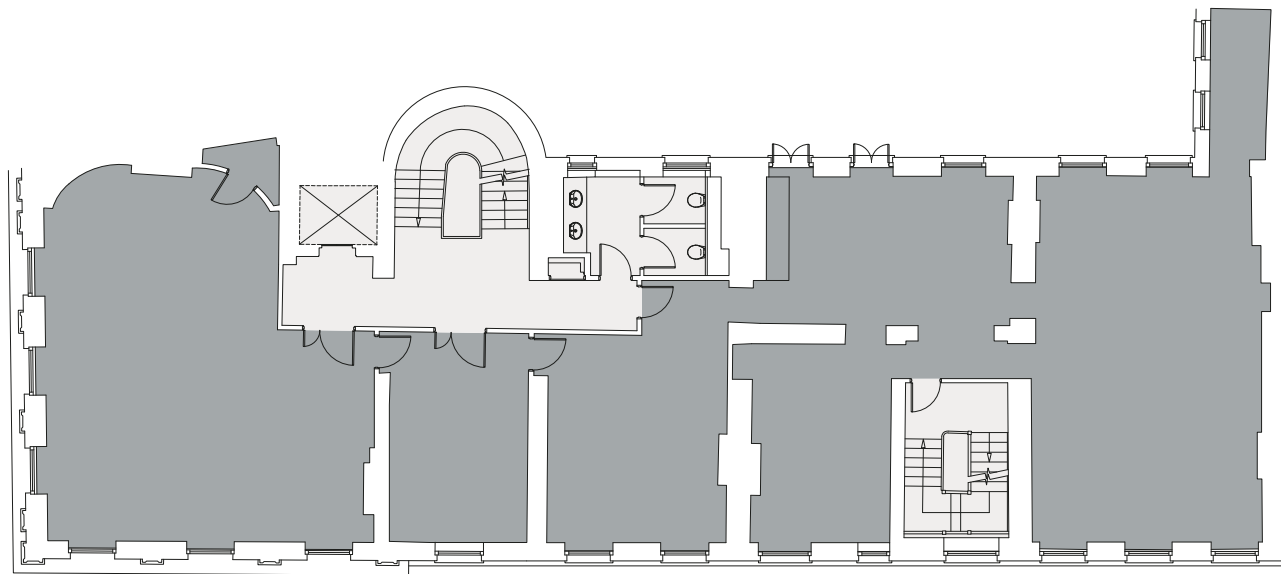

No 3
Robert
St.

WC2

1st Floor

2,759 sq ft / 256 sq m

Robert Street

■ Lettable space ■ Terrace ■ Core

For indicative purposes only. Not to scale.

No 3
Robert
St.

WC2

2nd Floor

2,365 sq ft / 220 sq m

Robert Street

■ Lettable space ■ Core

For indicative purposes only. Not to scale.

North

No 3
Robert
St.

WC2

3rd Floor

2,563 sq ft / 238 sq m

Robert Street

■ Lettable space ■ Core

For indicative purposes only. Not to scale.

No 3
Robert
St.

WC2

4th Floor

2,224 sq ft / 207 sq m

Robert Street

■ Lettable space ■ Terrace ■ Core

For indicative purposes only. Not to scale.

Roof Terraces

Robert Street

■ Terrace ■ Core