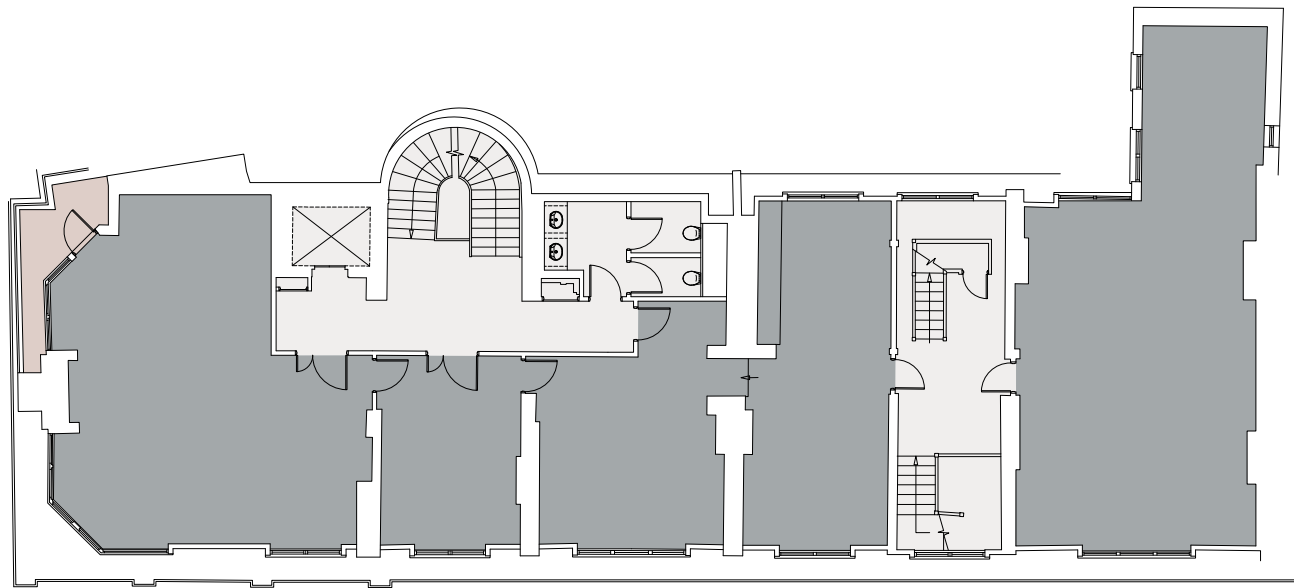

WC2

2nd Floor

2,365 sq ft / 220 sq m

Robert Street

■ Lettable space ■ Core

For indicative purposes only. Not to scale.

North

No 3
Robert
St.

WC2

3rd Floor

2,563 sq ft / 238 sq m

Robert Street

■ Lettable space ■ Core

For indicative purposes only. Not to scale.

No 3
Robert
St.

WC2

4th Floor

2,224 sq ft / 207 sq m

Robert Street

■ Lettable space ■ Terrace ■ Core

For indicative purposes only. Not to scale.

Roof Terraces

Robert Street

■ Terrace ■ Core

For indicative purposes only. Not to scale.