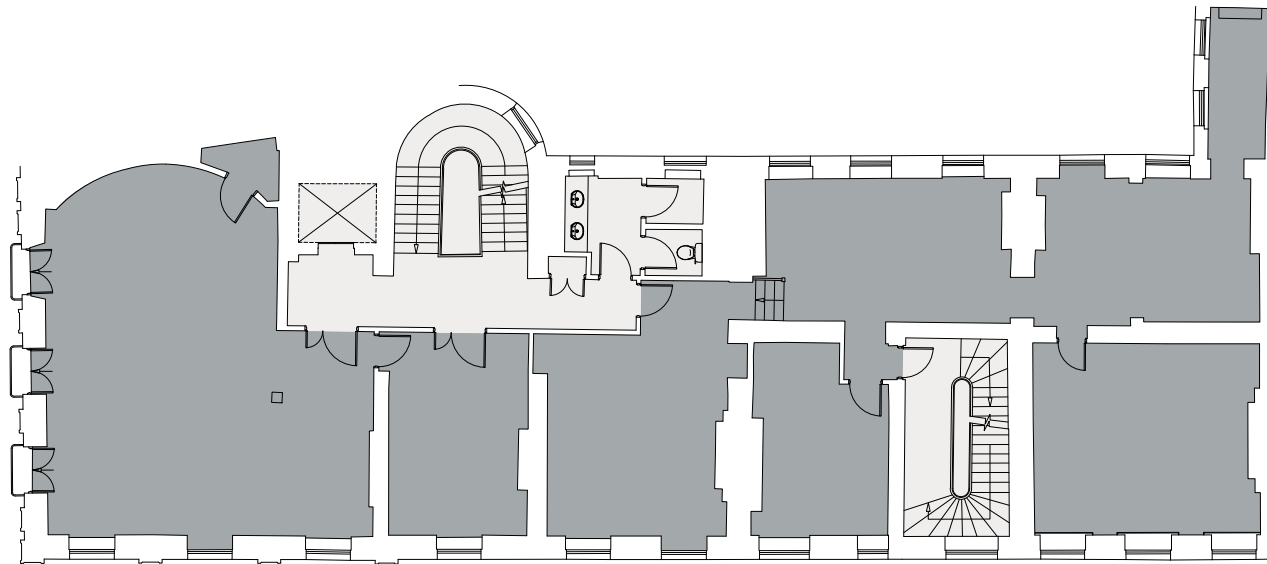

No 3
Robert
St.

WC2

1st Floor

2,759 sq ft / 256 sq m

Robert Street

■ Lettable space ■ Terrace ■ Core

For indicative purposes only. Not to scale.

No 3
Robert
St.

WC2

2nd Floor

2,365 sq ft / 220 sq m

Robert Street

■ Lettable space ■ Core

For indicative purposes only. Not to scale.

North

No 3
Robert
St.

WC2

3rd Floor

2,563 sq ft / 238 sq m

Robert Street

■ Lettable space ■ Core

For indicative purposes only. Not to scale.

No 3
Robert
St.

WC2

4th Floor

2,224 sq ft / 207 sq m

Robert Street

■ Lettable space ■ Terrace ■ Core

For indicative purposes only. Not to scale.

Roof Terraces

Robert Street

■ Terrace ■ Core