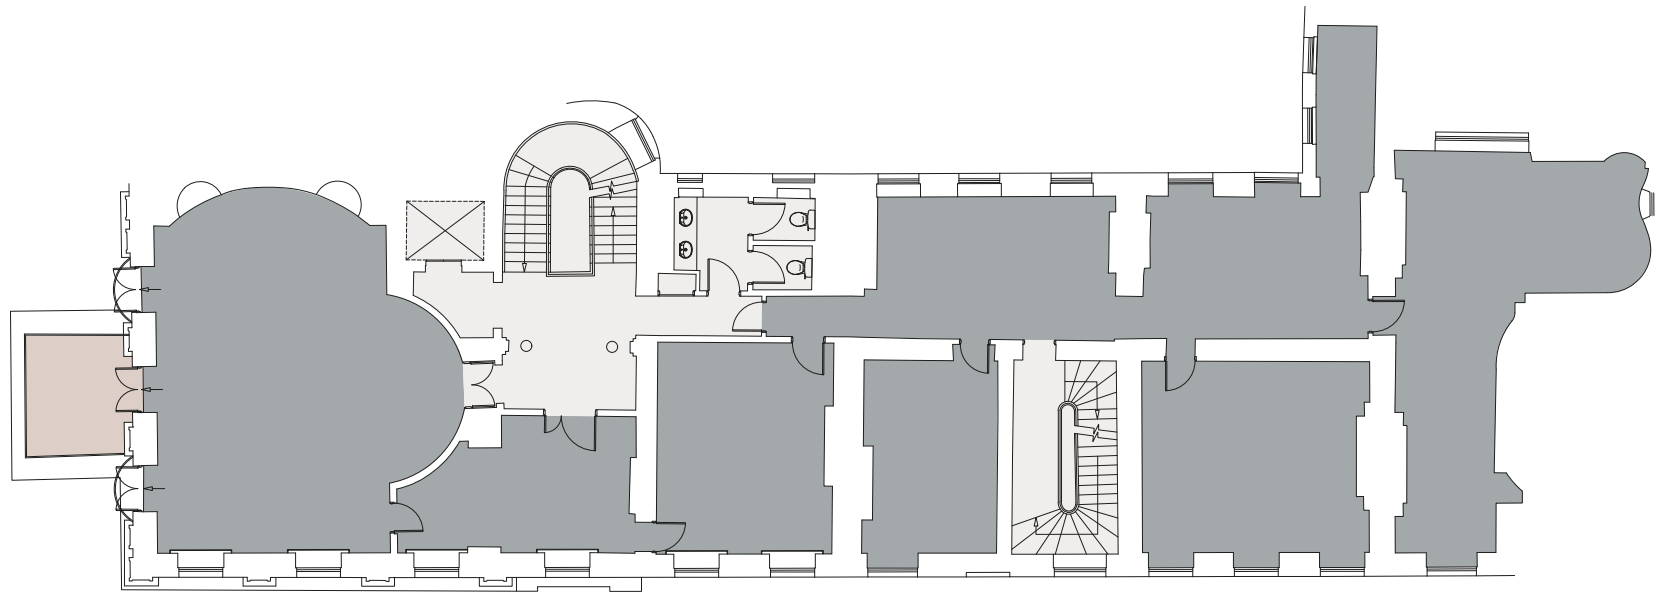

No 3
Robert
St.

WC2

1st Floor

2,759 sq ft / 256 sq m

Robert Street

■ Lettable space ■ Terrace ■ Core

For indicative purposes only. Not to scale.

No 3
Robert
St.

WC2

2nd Floor

2,365 sq ft / 220 sq m

Robert Street

■ Lettable space ■ Core

For indicative purposes only. Not to scale.

North

No 3
Robert
St.

WC2

3rd Floor

2,563 sq ft / 238 sq m

Robert Street

■ Lettable space ■ Core

For indicative purposes only. Not to scale.

No 3
Robert
St.

WC2

4th Floor

2,224 sq ft / 207 sq m

Robert Street

■ Lettable space ■ Terrace ■ Core

For indicative purposes only. Not to scale.

Roof Terraces

Robert Street

■ Terrace ■ Core