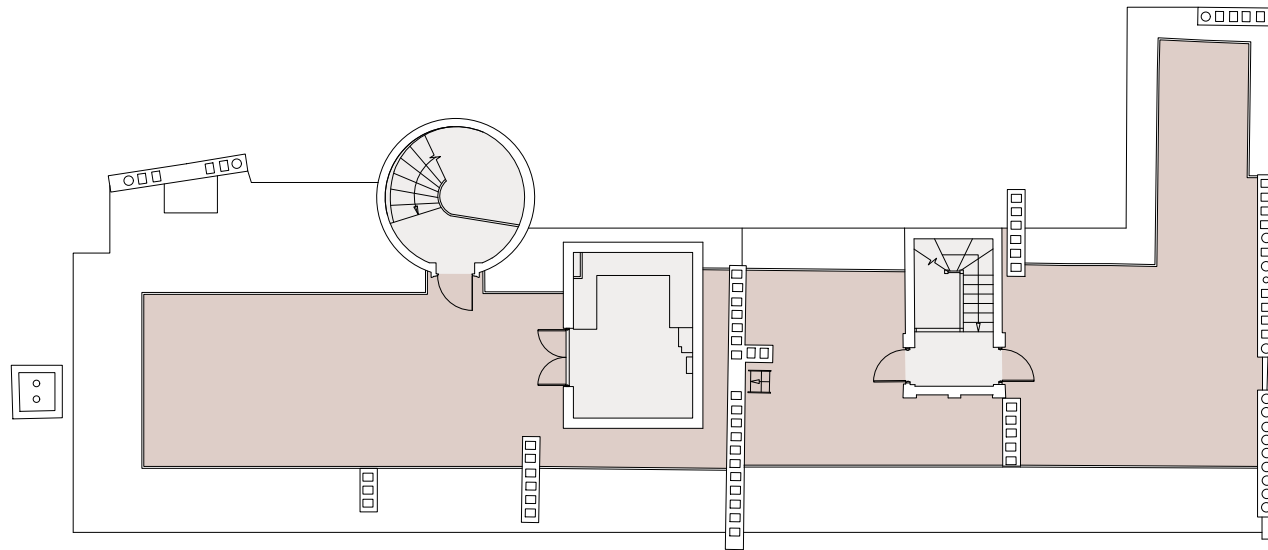

WC2

3rd Floor

2,563 sq ft / 238 sq m

Robert Street

■ Lettable space ■ Core

For indicative purposes only. Not to scale.

No 3
Robert
St.

WC2

4th Floor

2,224 sq ft / 207 sq m

Robert Street

■ Lettable space ■ Terrace ■ Core

For indicative purposes only. Not to scale.

Roof Terraces

Robert Street

■ Terrace ■ Core

For indicative purposes only. Not to scale.